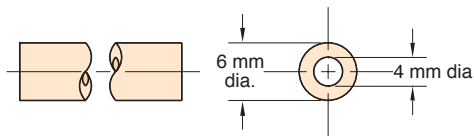

## 5/32" O.D. 95A Polyurethane Tubing

Flexible, durable ether based tubing

Part No.

URT1-0503-

**Note:**

Specify color on order, and use full product number (including code letters for color) as shown in Price List. If no color is specified, clear will be furnished.

**Working Range:** 0 to 105 psig at 100°F Maximum 120°F

**Static Burst Pressure:** Over 500 psig at 70°F

**Color:** Solid: Black, gray, orange, red, white  
Translucent: Blue, clear, green, red, yellow

**Lengths Available:** 50' and 500'

**Bend Radius:** 3/8"

**Note:** Designed for use with push-in fittings.

## 6 mm O.D. 95A Polyurethane Tubing

Flexible, durable ether based tubing

Part No.

URT1-0604M-

**Note:**

Specify color on order, and use full product number (including code letters for color) as shown in Price List. If no color is specified, clear will be furnished.