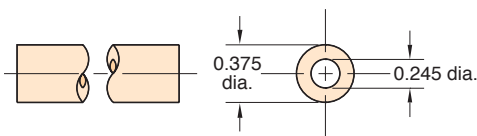

3/8" O.D. 95A Polyurethane Tubing

Flexible, durable ether based tubing

Part No.

URT1-1208-☐☐

Note:

Specify color on order, and use full product number (including code letters for color) as shown in Price List. If no color is specified, clear will be furnished.

Working Range: 0 to 105 psig at 100°F Maximum 120°F

Static Burst Pressure: Over 440 psig at 75°F

Color: Solid: Black
Translucent: Blue, clear, green, red

Lengths Available: 50' and 500'

Bend Radius: 7/8"

Note: Designed for use with push-in fittings.