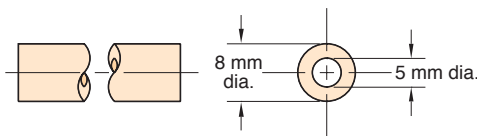

8 mm O.D. 95A Polyurethane Tubing

Flexible, durable ether based tubing

Part No.

URT1-0805M-CLT-☐

Working Range: 0 to 105 psig at 100°F Maximum 120°F

Static Burst Pressure: Over 465 psig at 75°F

Color: Clear

Lengths Available: 50' and 500'

Bend Radius: 3/4"

Note: Designed for use with push-in fittings.