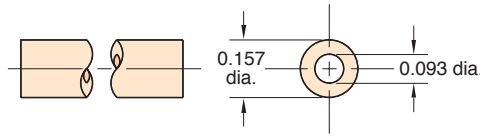

## 5/32" O.D. 95A Polyurethane Tubing

Flexible, durable ether based tubing

Part No.

URT1-0503-

**Note:**

Specify color on order, and use full product number (including code letters for color) as shown in Price List. If no color is specified, clear will be furnished.