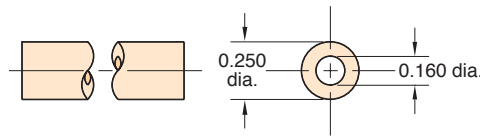

1/4" O.D. 95A Polyurethane Tubing

Flexible, durable ether based tubing

Part No.

URT1-0805-☐☐

Note:

Specify color on order, and use full product number (including code letters for color) as shown in Price List. If no color is specified, clear will be furnished.

Working Range: 0 to 105 psig at 100°F Maximum 120°F

Static Burst Pressure: Over 450 psig at 70°F

Color: Solid: Black, gray, orange, red, white
Translucent: Blue, clear, green, red, yellow

Lengths Available: 50' and 500'

Bend Radius: 1/2"

Note: Designed for use with push-in fittings.